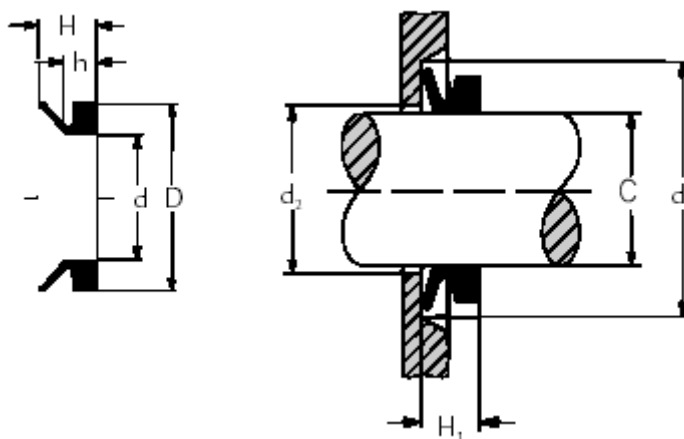

Article number: 17950020

Description: KLEE V-ring VA 50-20 NBR 60

## Measures

---

$C = 19-21$

$d = 18$

$D = 26.0$

$d1 = C+12$

$d2 = C+2$

$h = 4.7$